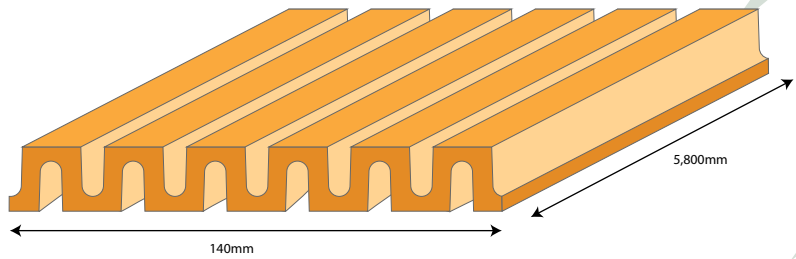

CONTEMPORARY/ENGINEERED

SYMPHONY SERIES® - CELLO

Symphony Series® presents an innovative design of a balanced, interlaced curve that is the same visually on each side. We have created engineered bamboo from solid bamboo strips pressed together and then machined. What is achievable is a product that is visually beautiful and exceptionally durable and long-lasting like hardwood, with the added benefits of being sustainable. It is suitable for both indoor and outdoor applications, allowing you to create an internal-external transition by selecting the same material.

- Pre-oiled for outdoor weather
- Multiple applications

CELLO CLADDING

CODE	W mm	L mm	D mm
CC-1	140	5400	18