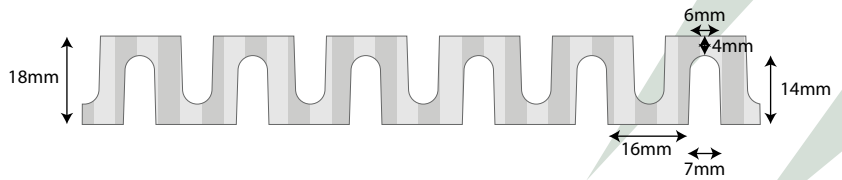

## SYMPHONY SERIES® - CELLO

Symphony Series® presents an innovative design of a balanced, interlaced curve that is the same visually on each side. We have created engineered bamboo from solid bamboo strips pressed together and then machined. What is achievable is a product that is visually beautiful and exceptionally durable and long-lasting like hardwood, with the added benefits of being sustainable. It is suitable for both indoor and outdoor applications, allowing you to create an internal-external transition by selecting the same material.

### CELLO CLADDING

CODE	W mm	L mm	D mm
CC-1	140	5400	18

CODE	W mm	L mm	D mm
CC-2	140	5400	18