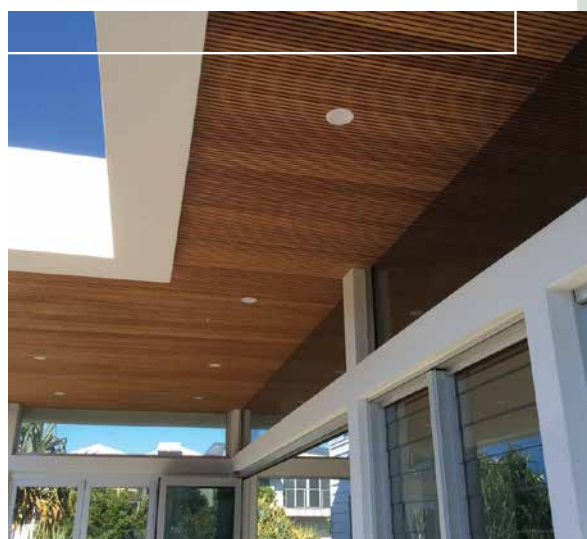

## SYMPHONY SERIES® - CELLO

Symphony Series® presents an innovative design of a balanced, interlaced curve that is the same visually on each side.

What is achievable is a product that is visually beautiful and exceptionally durable and long-lasting like hardwood, with the added benefits of being sustainable. It is suitable for both indoor and outdoor applications, allowing you to create an internal-external transition by selecting the same material.

## SYMPHONY SERIES® - CELLO

Symphony Series® presents an innovative design of a balanced, interlaced curve that is the same visually on each side. We have created engineered bamboo from solid bamboo strips pressed together and then machined. What is achievable is a product that is visually beautiful and exceptionally durable and long-lasting like hardwood, with the added benefits of being sustainable. It is suitable for both indoor and outdoor applications, allowing you to create an internal-external transition by selecting the same material.