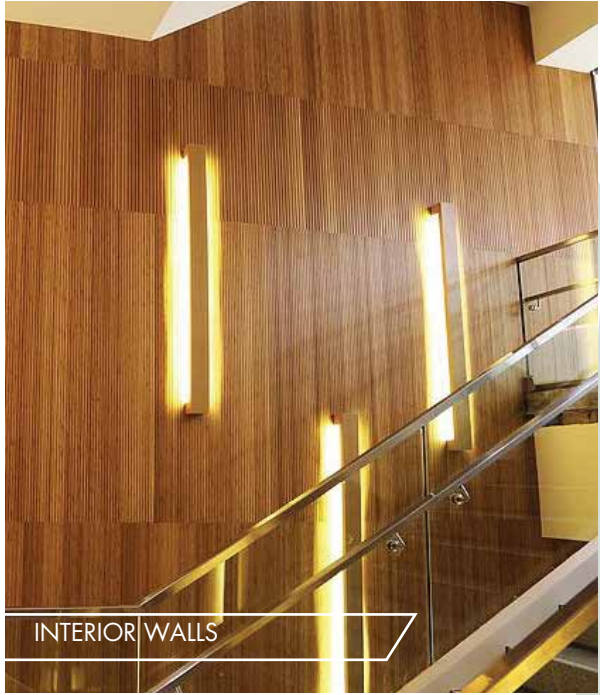

SYMPHONY SERIES® - CELLO

Symphony Series® presents an innovative design of a balanced, interlaced curve that is the same visually on each side.

What is achievable is a product that is visually beautiful and exceptionally durable and long-lasting like hardwood, with the added benefits of being sustainable. It is suitable for both indoor and outdoor applications, allowing you to create an internal-external transition by selecting the same material.

CONTEMPORARY/ENGINEERED

SYMPHONY SERIES[®] - CELLO

Symphony Series[®] presents an innovative design of a balanced, interlaced curve that is the same visually on each side. We have created engineered bamboo from solid bamboo strips pressed together and then machined. What is achievable is a product that is visually beautiful and exceptionally durable and long-lasting like hardwood, with the added benefits of being sustainable. It is suitable for both indoor and outdoor applications, allowing you to create an internal-external transition by selecting the same material.

- Pre-oiled for outdoor weather
- Multiple applications
- Available in Raw (unstained) finish

CELLO CLADDING

CODE	W mm	L mm	D mm
CC-1	140	5800	18

CODE	W mm	L mm	D mm
CC-2	140	5800	18

CODE	W mm	L mm	D mm
CC-3	140	5800	18