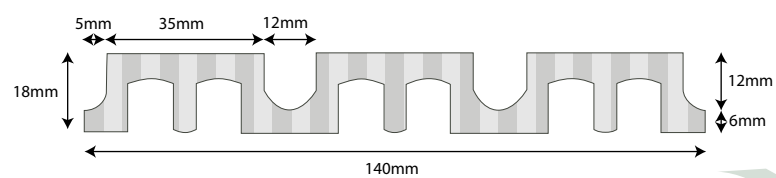

CONTEMPORARY/ENGINEERED

SYMPHONY SERIES[®] - CELLO

Symphony Series[®] presents an innovative design of a balanced, interlaced curve that is the same visually on each side. We have created engineered bamboo from solid bamboo strips pressed together and then machined. What is achievable is a product that is visually beautiful and exceptionally durable and long-lasting like hardwood, with the added benefits of being sustainable. It is suitable for both indoor and outdoor applications, allowing you to create an internal-external transition by selecting the same material.

- Pre-oiled for outdoor weather
- Multiple applications
- Available in Raw (unstained) finish

CELLO CLADDING

CODE	W mm	L mm	D mm
CC-1	140	5800	18

CODE	W mm	L mm	D mm
CC-2	140	5800	18

CODE	W mm	L mm	D mm
CC-3	140	5800	18

Bamboo Capping - WSCAP

CODE	Length (mm)	Width (mm)	Depth (mm)	Square opening (mm)	Front View Gap	Weight (kg)	Price/ITEM (inc. GST)
WSCAP	3000	70	38	20 x 20	20	19.5	\$106.00