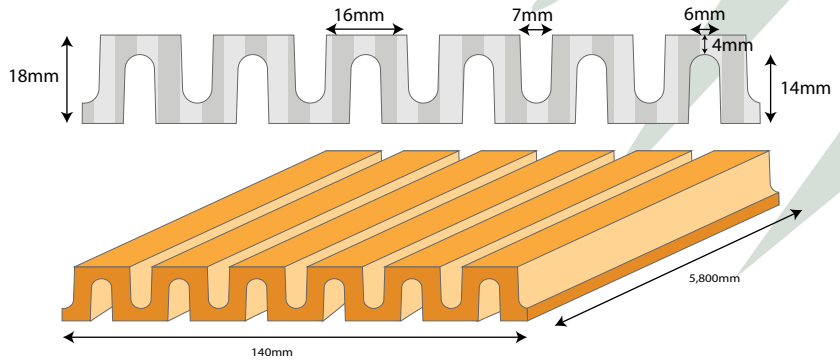

CONTEMPORARY/ENGINEERED

SYMPHONY SERIES[®] - CELLO

Symphony Series[®] presents an innovative design of a balanced, interlaced curve that is the same visually on each side. We have created engineered bamboo from solid bamboo strips pressed together and then machined. What is achievable is a product that is visually beautiful and exceptionally durable and long-lasting like hardwood, with the added benefits of being sustainable. It is suitable for both indoor and outdoor applications, allowing you to create an internal-external transition by selecting the same material.

- Pre-oiled for outdoor weather
- Multiple applications
- Available in Raw (unstained) finish

CELLO CLADDING

CODE	W mm	L mm	D mm
CC-1	140	5800	18

CODE	W mm	L mm	D mm
CC-2	140	5800	18

CODE	W mm	L mm	D mm
CC-3	140	5800	18

Bamboo Capping - WSCAP

CODE	Length (mm)	Width (mm)	Depth (mm)	Square opening (mm)	Front View Gap	Weight (kg)	Price/ITEM (inc. GST)
WSCAP	3000	70	38	20 x 20	20	19.5	\$106.00