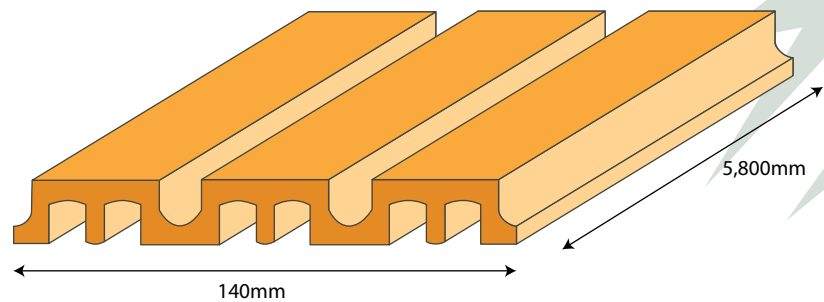

CONTEMPORARY/ENGINEERED

SYMPHONY SERIES[®] - CELLO

Symphony Series[®] presents an innovative design of a balanced, interlaced curve that is the same visually on each side. We have created engineered bamboo from solid bamboo strips pressed together and then machined. What is achievable is a product that is visually beautiful and exceptionally durable and long-lasting like hardwood, with the added benefits of being sustainable. It is suitable for both indoor and outdoor applications, allowing you to create an internal-external transition by selecting the same material.

- Pre-oiled for outdoor weather
- Multiple applications
- Available in Raw (unstained) finish

CELLO CLADDING

CODE	W mm	L mm	D mm
CC-1	140	5800	18

CODE	W mm	L mm	D mm
CC-2	140	5800	18

CODE	W mm	L mm	D mm
CC-3	140	5800	18

Bamboo Capping - WSCAP

CODE	Length (mm)	Width (mm)	Depth (mm)	Square opening (mm)	Front View Gap	Weight (kg)	Price/ITEM (inc. GST)
WSCAP	3000	70	38	20 x 20	20	19.5	\$106.00