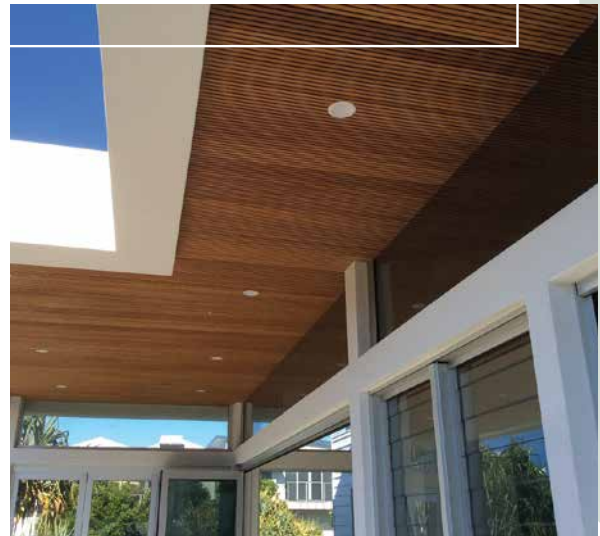

SYMPHONY SERIES® - CELLO

Symphony Series® presents an innovative design of a balanced, interlaced curve that is the same visually on each side.

What is achievable is a product that is visually beautiful and exceptionally durable and long-lasting like hardwood, with the added benefits of being sustainable. It is suitable for both indoor and outdoor applications, allowing you to create an internal-external transition by selecting the same material.

CONTEMPORARY/ENGINEERED

SYMPHONY SERIES[®] - CELLO

Symphony Series[®] presents an innovative design of a balanced, interlaced curve that is the same visually on each side. We have created engineered bamboo from solid bamboo strips pressed together and then machined. What is achievable is a product that is visually beautiful and exceptionally durable and long-lasting like hardwood, with the added benefits of being sustainable. It is suitable for both indoor and outdoor applications, allowing you to create an internal-external transition by selecting the same material.

- Pre-oiled for outdoor weather
- Multiple applications
- Available in Raw (unstained) finish

CELLO CLADDING

CODE	W mm	L mm	D mm
CC-1	140	5800	18

CODE	W mm	L mm	D mm
CC-2	140	5800	18

CODE	W mm	L mm	D mm
CC-3	140	5800	18