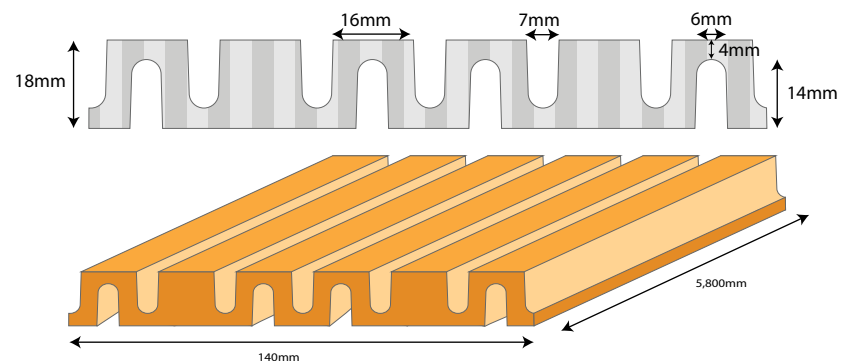

- Pre-oiled for outdoor weather
- Multiple applications
- Available in Raw (unstained) finish

CELLO CLADDING

CODE	W mm	L mm	D mm
CC-1	140	5800	18

CODE	W mm	L mm	D mm
CC-2	140	5800	18

CODE	W mm	L mm	D mm
CC-3	140	5800	18

Bamboo Capping - WSCAP

CODE	Length (mm)	Width (mm)	Depth (mm)	Square opening (mm)	Front View Gap	Weight (kg)	Price/ITEM (inc. GST)
WSCAP	3000	70	38	20 x 20	20	19.5	\$106.00