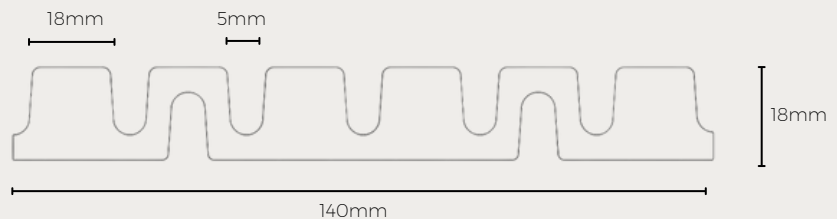

Colour	Length	Width	Thickness	SKU
Raw	2900mm	140mm	18mm	CLAD-SYMP-CELLO-2-W140-H2900-R
	5800mm	140mm	18mm	CLAD-SYMP-CELLO-2-W140-H5800-R

CELLO 4A

Axonometric View of the Domed Cello

Note: Profile drawing are indicative and not to scale.

Colour	Length	Width	Thickness	Sku
Raw	2000mm	100mm	10mm	CLAD-SYMP-CELLO-4-W100-H2000-R
	2900mm	100mm	10mm	CLAD-SYMP-CELLO-4-W100-H2900-R

CELLO 4B

Note: Profile drawing are indicative and not to scale.

Colour	Length	Width	Thickness	Sku
Raw	2000mm	140mm	10mm	CLAD-SYMP-CELLO-4B-W140-H2000-R
	2900mm	140mm	10mm	CLAD-SYMP-CELLO-4B-W140-H2900-R

CELLO 5

Note: Profile drawing are indicative and not to scale.

Colour	Length	Width	Thickness	Sku
Raw	2900mm	140mm	18mm	CLAD-SYMP-CELLO-5-W135-H2900-R
	5800mm	140mm	18mm	CLAD-SYMP-CELLO-5-W135-H5800-R

CELLO 6

Axonometric View of the Cello 6

Note: Profile drawing are indicative and not to scale.

Colour	Length	Width	Thickness	Sku
Raw	2900mm	140mm	18mm	CLAD-SYMP-CELLO-6-W140-H2900-R
	5800mm	140mm	18mm	CLAD-SYMP-CELLO-6-W140-H5800-R