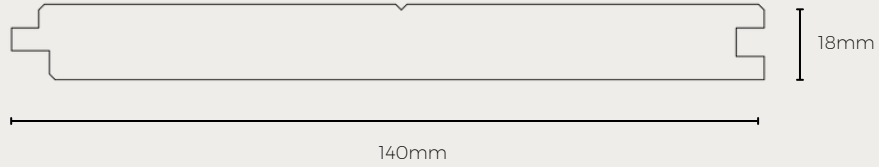

CELLO SCRIMBER 4 [SB] CLADDING

Note: Profile drawing are indicative and not to scale.

Colour	Length	Width	Thickness	SKU
Carbonised	1860mm	140mm	18mm	CLAD-SYMP-CELLO-SB4-W140-H1860-C
Dark Carbonised	1860mm	140mm	18mm	CLAD-SYMP-CELLO-SB4-W140-H1860-DC