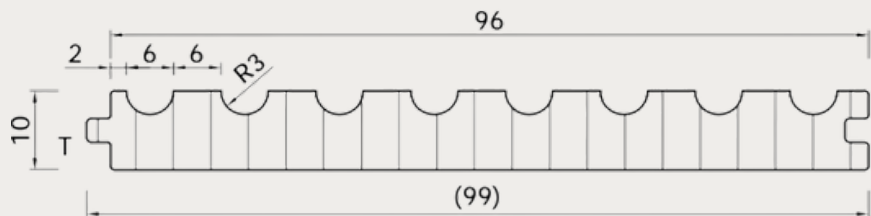

Note: Profile drawing are indicative and not to scale.

Colour	Length	Width	Thickness	Sku
Raw	2900mm	140mm	15mm	CLAD-SYMP-CELLO-8-W140-H2900-R

CELLO 9

Axonometric View of the Cello 9 Panel

Note: Profile drawing are indicative and not to scale.

Colour	Length	Width	Thickness	Sku
Raw	2900mm	135mm	15mm	CLAD-SYMP-CELLO-9-W135-H2900-R
	5800mm	135mm	15mm	CLAD-SYMP-CELLO-9-W135-H5800-R

CELLO 10

Axonometric View of the Cello 10 Panel

Note: Profile drawing are indicative and not to scale.

Colour	Length	Width	Thickness	Sku
Raw	2900mm	140mm	15mm	CLAD-SYMP-CELLO-10-W140-H2900-R

CELLO 11 CONCERTO

Note: Profile drawing are indicative and not to scale.

Colour	Length	Width	Thickness	Sku
Raw	2000mm	99mm	10mm	CLAD-SYMP-CELLO-11-W96-H2000-R
	2900mm	99mm	10mm	CLAD-SYMP-CELLO-11-W96-H2900-R