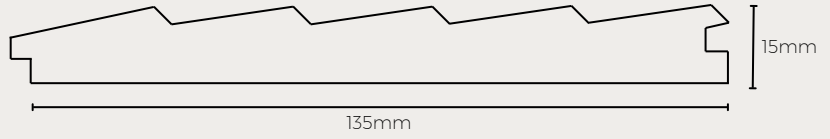

Axonometric View of the Cello 6

Note: Profile drawing are indicative and not to scale.

Colour	Length	Width	Thickness	Sku
Raw	2900mm	140mm	18mm	CLAD-SYMP-CELLO-6-W140-H2900-R
	5800mm	140mm	18mm	CLAD-SYMP-CELLO-6-W140-H5800-R

CELLO 7

Isometric Drawing of Cello 7

Note: Profile drawing are indicative and not to scale.

Colour	Length	Width	Thickness	Sku
Raw	2900mm	140mm	15mm	CLAD-SYMP-CELLO-7-W140-H2900-R

CELLO 8

Axonometric View of the Cello 8 Panel

Note: Profile drawing are indicative and not to scale.

Colour	Length	Width	Thickness	Sku
Raw	2900mm	140mm	15mm	CLAD-SYMP-CELLO-8-W140-H2900-R

CELLO 9

Axonometric View of the Cello 9 Panel

Note: Profile drawing are indicative and not to scale.

Colour	Length	Width	Thickness	Sku
Raw	2900mm	135mm	15mm	CLAD-SYMP-CELLO-9-W135-H2900-R
	5800mm	135mm	15mm	CLAD-SYMP-CELLO-9-W135-H5800-R

CELLO 10

Axonometric View of the Cello 10 Panel

Note: Profile drawing are indicative and not to scale.