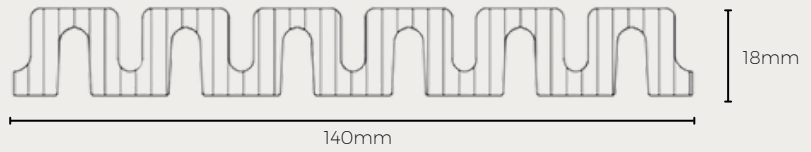

CELLO 1

Note: Profile drawing are indicative and not to scale.

Colour	Length	Width	Thickness	SKU
Raw	2900mm	140mm	18mm	CLAD-SYMP-CELLO-1-W140-H2900-R
	5800mm	140mm	18mm	CLAD-SYMP-CELLO-1-W140-H5800-R

CELLO 2

Note: Profile drawing are indicative and not to scale.

Colour	Length	Width	Thickness	SKU
Raw	2900mm	140mm	18mm	CLAD-SYMP-CELLO-2-W140-H2900-R
	5800mm	140mm	18mm	CLAD-SYMP-CELLO-2-W140-H5800-R

CELLO 3

Note: Profile drawing are indicative and not to scale.

Colour	Length	Width	Thickness	SKU
Raw	2900mm	140mm	18mm	CLAD-SYMP-CELLO-2-W140-H2900-R
	5800mm	140mm	18mm	CLAD-SYMP-CELLO-2-W140-H5800-R

CELLO 4A

Axonometric View of the Domed Cello

Note: Profile drawing are indicative and not to scale.