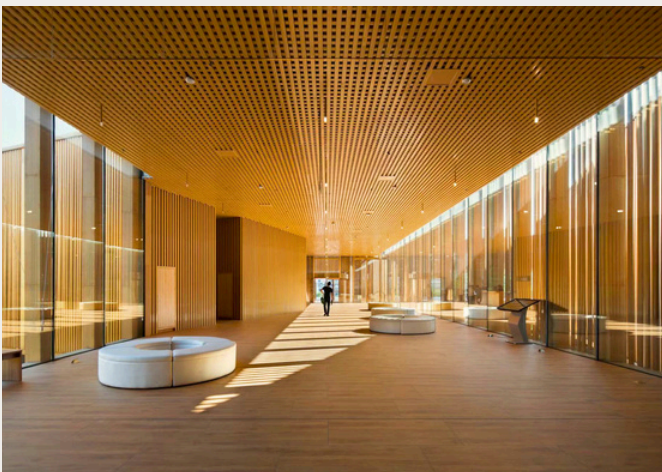

SYMPHONY SERIES®

Elegant and eco-friendly, our fine-quality engineered bamboo offers an innovative and broad scope to deliver an array of creative solutions for your projects.

Our Symphony Series® provides a range of cladding and acoustic options perfect for feature walls, ceilings, shading and soffits and is available in various designs, lengths and widths.

Creating a premium level of sophistication the Symphony Series® is popular with both indoor and outdoor applications due to their lightweight, versatility and seamless installation. The series comes in three styles with their own unique attributes:

- Cello Series - Ribbed/Slatted Look Cladding
- Concerto Series - Scalloped/Flat Cladding
- Opera Series - Acoustic Panels

Our engineered bamboo holds Global GreenTag Level A and Platinum Health Ratings, guaranteeing sustainable manufacturing practices and non-toxicity.