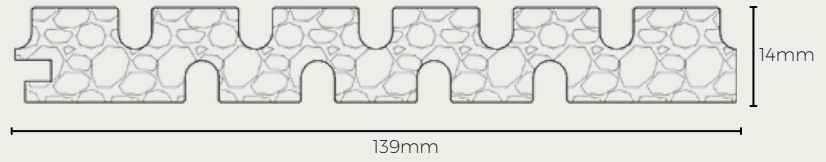

CELLO SCRIMBER 5 [SB] CLADDING

Note: Profile drawing are indicative and not to scale.

Colour	Length	Width	Thickness	SKU
Carbonised	1860mm	140mm	18mm	CLAD-SYMP-CELLO-SB5-W140-H1860-C
Dark Carbonised	1860mm	140mm	18mm	CLAD-SYMP-CELLO-SB5-W140-H1860-DC

CELLO SCRIMBER 6 [SB] CLADDING

Note: Profile drawing are indicative and not to scale.

Colour	Length	Width	Thickness	SKU
Carbonised	1860mm	140mm	18mm	CLAD-SYMP-CELLO-SB6-W140-H1860-C
Dark Carbonised	1860mm	140mm	18mm	CLAD-SYMP-CELLO-SB6-W140-H1860-DC

CELLO SCRIMBER 7 [SB] CLADDING

Axonometric Drawing of the Cello SB7 G1

Note: Profile drawing are indicative and not to scale.

Axonometric Drawing of the Cello SB7 G2

Note: Profile drawing are indicative and not to scale.

Colour	Length	Width	Thickness	SKU
Carbonised	1860mm	139mm	14mm	CLAD-SYMP-CELLO-SB7-G1-W139-H1860-C
Dark Carbonised	1860mm	139mm	14mm	CLAD-SYMP-CELLO-SB7-G1-W139-H1860-DC
Carbonised	1860mm	139mm	18mm	CLAD-SYMP-CELLO-SB7-G2-W139-H1860-C
Dark Carbonised	1860mm	139mm	18mm	CLAD-SYMP-CELLO-SB7-G2-W139-H1860-DC