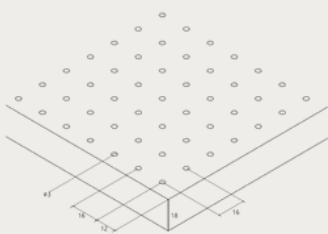

OPERA 3 ACOUSTIC PANEL

Bottom View

Top View

Note: Profile drawing are indicative and not to scale.

Colour	Length	Width	Thickness	SKU
Raw	2900mm	128mm	18mm	ACOU-SYMP-OPERA-3-W128-H2900-R
	5800mm	128mm	18mm	ACOU-SYMP-OPERA-3-W128-H5800-R

OPERA 4 ACOUSTIC PANEL

Axonometric View of the Opera 4 Panel

Note: Profile drawing are indicative and not to scale.

Colour	Length	Width	Thickness	SKU
Raw	1200mm	600mm	18mm	ACOU-SYMP-OPERA-4-W600-H1200-R
	2400mm	600mm	18mm	ACOU-SYMP-OPERA-4-W600-H2400-R