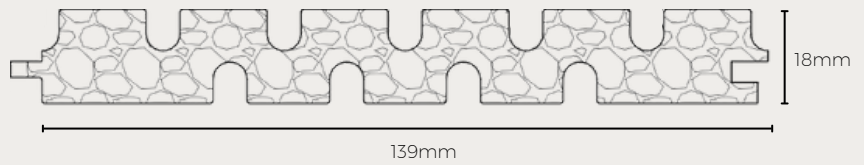

CELLO SCRIMBER 6 [SB] CLADDING

Note: Profile drawing are indicative and not to scale.

Colour	Length	Width	Thickness	SKU
Carbonised	1860mm	140mm	18mm	CLAD-SYMP-CELLO-SB6-W140-H1860-C
Dark Carbonised	1860mm	140mm	18mm	CLAD-SYMP-CELLO-SB6-W140-H1860-DC

CELLO SCRIMBER 7 [SB] CLADDING

Axonometric Drawing of the Cello SB7 G1

Note: Profile drawing are indicative and not to scale.

Axonometric Drawing of the Cello SB7 G2

Note: Profile drawing are indicative and not to scale.

Colour	Length	Width	Thickness	SKU
Carbonised	1860mm	139mm	14mm	CLAD-SYMP-CELLO-SB7-G1-W139-H1860-C
Dark Carbonised	1860mm	139mm	14mm	CLAD-SYMP-CELLO-SB7-G1-W139-H1860-DC
Carbonised	1860mm	139mm	18mm	CLAD-SYMP-CELLO-SB7-G2-W139-H1860-C
Dark Carbonised	1860mm	139mm	18mm	CLAD-SYMP-CELLO-SB7-G2-W139-H1860-DC