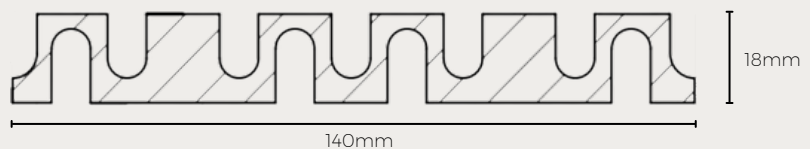

CELLO 1

Note: Profile drawing are indicative and not to scale.

Colour	Length	Width	Thickness	SKU
Raw	2900mm	140mm	18mm	CLAD-SYMP-CELLO-1-W140-H2900-R
	5800mm	140mm	18mm	CLAD-SYMP-CELLO-1-W140-H5800-R

CELLO 2

Note: Profile drawing are indicative and not to scale.

Colour	Length	Width	Thickness	SKU
Raw	2900mm	140mm	18mm	CLAD-SYMP-CELLO-2-W140-H2900-R
	5800mm	140mm	18mm	CLAD-SYMP-CELLO-2-W140-H5800-R

CELLO 3

Note: Profile drawing are indicative and not to scale.

Colour	Length	Width	Thickness	SKU
Raw	2900mm	140mm	18mm	CLAD-SYMP-CELLO-2-W140-H2900-R
	5800mm	140mm	18mm	CLAD-SYMP-CELLO-2-W140-H5800-R

CELLO 4A

Axonometric View of the Domed Cello

Note: Profile drawing are indicative and not to scale.

Colour	Length	Width	Thickness	Sku
Raw	2000mm	100mm	10mm	CLAD-SYMP-CELLO-4-W100-H2000-R
	2900mm	100mm	10mm	CLAD-SYMP-CELLO-4-W100-H2900-R

CELLO 4B

Note: Profile drawing are indicative and not to scale.

Colour	Length	Width	Thickness	Sku
Raw	2000mm	140mm	10mm	CLAD-SYMP-CELLO-4B-W140-H2000-R
	2900mm	140mm	10mm	CLAD-SYMP-CELLO-4B-W140-H2900-R