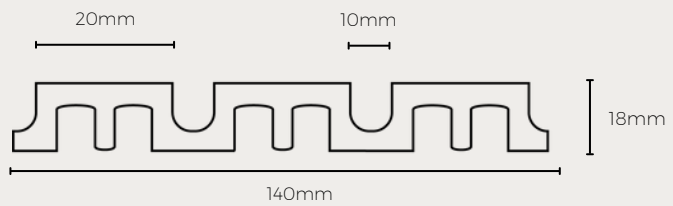

CELLO 1

Note: Profile drawing are indicative and not to scale.

Colour	Length	Width	Thickness	SKU
Raw	2900mm	140mm	18mm	CLAD-SYMP-CELLO-1-W140-H2900-R
	5800mm	140mm	18mm	CLAD-SYMP-CELLO-1-W140-H5800-R

CELLO 2

Note: Profile drawing are indicative and not to scale.

Colour	Length	Width	Thickness	SKU
Raw	2900mm	140mm	18mm	CLAD-SYMP-CELLO-2-W140-H2900-R
	5800mm	140mm	18mm	CLAD-SYMP-CELLO-2-W140-H5800-R

CELLO 3

Note: Profile drawing are indicative and not to scale.

Colour	Length	Width	Thickness	SKU
Raw	2900mm	140mm	18mm	CLAD-SYMP-CELLO-2-W140-H2900-R
	5800mm	140mm	18mm	CLAD-SYMP-CELLO-2-W140-H5800-R

CELLO 4A

Axonometric View of the Domed Cello

Note: Profile drawing are indicative and not to scale.

Axonometric View of the Cello 6

Note: Profile drawing are indicative and not to scale.

Colour	Length	Width	Thickness	Sku
Raw	2900mm	140mm	18mm	CLAD-SYMP-CELLO-6-W140-H2900-R
	5800mm	140mm	18mm	CLAD-SYMP-CELLO-6-W140-H5800-R