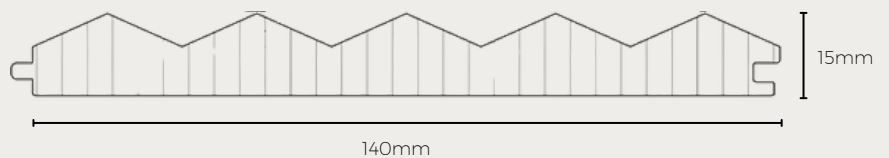

Axonometric View of the Cello 6

Note: Profile drawing are indicative and not to scale.

Colour	Length	Width	Thickness	Sku
Raw	2900mm	140mm	18mm	CLAD-SYMP-CELLO-6-W140-H2900-R
	5800mm	140mm	18mm	CLAD-SYMP-CELLO-6-W140-H5800-R

CELLO 7

Isometric Drawing of Cello 7

Note: Profile drawing are indicative and not to scale.

Colour	Length	Width	Thickness	Sku
Raw	2900mm	140mm	15mm	CLAD-SYMP-CELLO-7-W140-H2900-R

CELLO 8

Axonometric View of the Cello 8 Panel

Note: Profile drawing are indicative and not to scale.

Colour	Length	Width	Thickness	Sku
Raw	2900mm	140mm	15mm	CLAD-SYMP-CELLO-8-W140-H2900-R

CELLO 9

Axonometric View of the Cello 9 Panel

Note: Profile drawing are indicative and not to scale.

Colour	Length	Width	Thickness	Sku
Raw	2900mm	135mm	15mm	CLAD-SYMP-CELLO-9-W135-H2900-R
	5800mm	135mm	15mm	CLAD-SYMP-CELLO-9-W135-H5800-R

CELLO 10

Axonometric View of the Cello 10 Panel

Note: Profile drawing are indicative and not to scale.