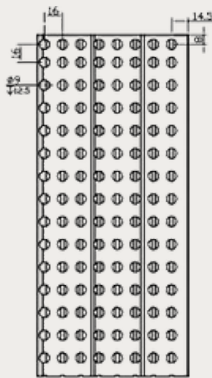

Colour	Length	Width	Thickness	Sku
Raw	2900mm	135mm	15mm	CLAD-SYMP-CELLO-9-W135-H2900-R
	5800mm	135mm	15mm	CLAD-SYMP-CELLO-9-W135-H5800-R

CELLO 10

Axonometric View of the Cello 10 Panel

Note: Profile drawing are indicative and not to scale.

Colour	Length	Width	Thickness	Sku
Raw	2900mm	140mm	15mm	CLAD-SYMP-CELLO-10-W140-H2900-R

CELLO 11 CONCERTO

Note: Profile drawing are indicative and not to scale.

Colour	Length	Width	Thickness	Sku
Raw	2000mm	99mm	10mm	CLAD-SYMP-CELLO-11-W96-H2000-R
	2900mm	99mm	10mm	CLAD-SYMP-CELLO-11-W96-H2900-R

OPERA 1 ACOUSTIC PANEL

Note: Profile drawing are indicative and not to scale.

Colour	Length	Width	Thickness	SKU
Raw	2900mm	128mm	18mm	ACOU-SYMP-OPERA-W128-H2900-R
	5800mm	128mm	18mm	ACOU-SYMP-OPERA-W128-H5800-R

OPERA 2 ACOUSTIC PANEL

Bottom View

Top View

Note: Profile drawing are indicative and not to scale.

Colour	Length	Width	Thickness	SKU
Raw	2900mm	128mm	18mm	ACOU-SYMP-OPERA-2-W128-H2900-R
	5800mm	128mm	18mm	ACOU-SYMP-OPERA-2-W128-H5800-R