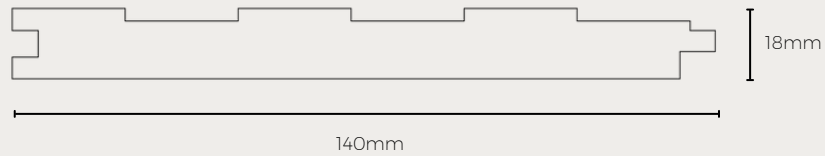

CELLO SCRIMBER 5 [SB] CLADDING

Note: Profile drawing are indicative and not to scale.

Colour	Length	Width	Thickness	SKU
Carbonised	1860mm	140mm	18mm	CLAD-SYMP-CELLO-SB5-W140-H1860-C
Dark Carbonised	1860mm	140mm	18mm	CLAD-SYMP-CELLO-SB5-W140-H1860-DC