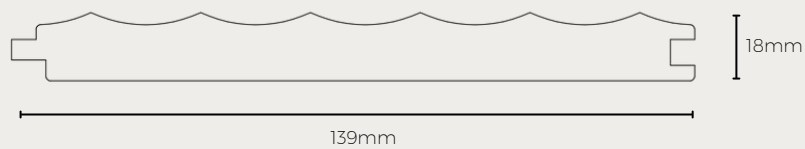

CELLO SCRIMBER 3 [SB] CLADDING

Note: Profile drawing are indicative and not to scale.

Colour	Length	Width	Thickness	SKU
Carbonised	1860mm	139mm	14mm	CLAD-SYMP-CELLO-SB3-T14-W139-H1860-C
Dark Carbonised	1860mm	139mm	14mm	CLAD-SYMP-CELLO-SB3-T14-W139-H1860-DC
Carbonised	1860mm	139mm	18mm	CLAD-SYMP-CELLO-SB3-T18-W139-H1860-C
Dark Carbonised	1860mm	139mm	18mm	CLAD-SYMP-CELLO-SB3-T18-W139-H1860-DC