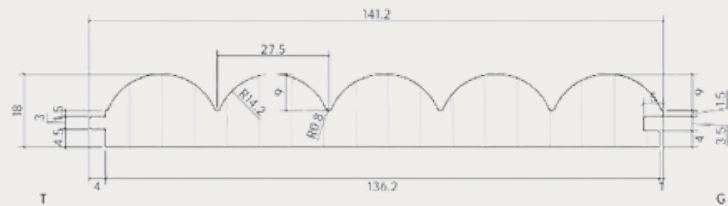

Colour	Length	Width	Thickness	SKU
Raw	2900mm	140mm	18mm	CLAD-SYMP-CELLO-2-W140-H2900-R
	5800mm	140mm	18mm	CLAD-SYMP-CELLO-2-W140-H5800-R

CELLO 4A

Axonometric View of the Domed Cello

Note: Profile drawing are indicative and not to scale.

Colour	Length	Width	Thickness	Sku
Raw	2000mm	100mm	10mm	CLAD-SYMP-CELLO-4-W100-H2000-R
	2900mm	100mm	10mm	CLAD-SYMP-CELLO-4-W100-H2900-R

CELLO 4B

Note: Profile drawing are indicative and not to scale.

Colour	Length	Width	Thickness	Sku
Raw	2000mm	140mm	10mm	CLAD-SYMP-CELLO-4B-W140-H2000-R
	2900mm	140mm	10mm	CLAD-SYMP-CELLO-4B-W140-H2900-R