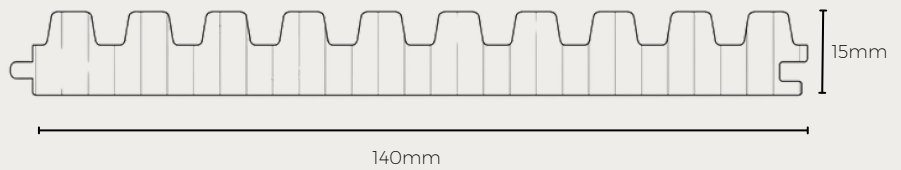

Axonometric View of the Cello 6

Note: Profile drawing are indicative and not to scale.

Colour	Length	Width	Thickness	Sku
Raw	2900mm	140mm	18mm	CLAD-SYMP-CELLO-6-W140-H2900-R
	5800mm	140mm	18mm	CLAD-SYMP-CELLO-6-W140-H5800-R

CELLO 7

Isometric Drawing of Cello 7

Note: Profile drawing are indicative and not to scale.

Colour	Length	Width	Thickness	Sku
Raw	2900mm	140mm	15mm	CLAD-SYMP-CELLO-7-W140-H2900-R

CELLO 8

Axonometric View of the Cello 8 Panel

Note: Profile drawing are indicative and not to scale.

Colour	Length	Width	Thickness	Sku
Raw	2900mm	140mm	15mm	CLAD-SYMP-CELLO-8-W140-H2900-R

CELLO 9

Axonometric View of the Cello 9 Panel

Note: Profile drawing are indicative and not to scale.

Colour	Length	Width	Thickness	Sku
Raw	2900mm	135mm	15mm	CLAD-SYMP-CELLO-9-W135-H2900-R
	5800mm	135mm	15mm	CLAD-SYMP-CELLO-9-W135-H5800-R

CELLO 10

Axonometric View of the Cello 10 Panel

Note: Profile drawing are indicative and not to scale.