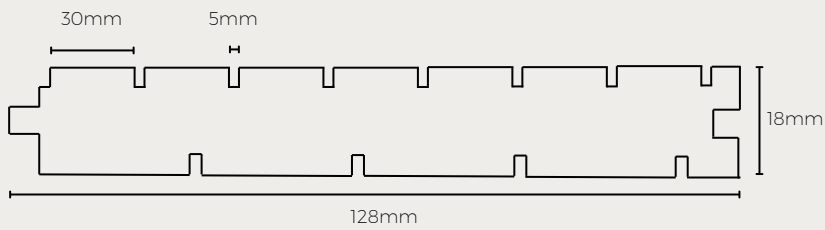

OPERA 1 ACOUSTIC PANEL

Note: Profile drawing are indicative and not to scale.

Colour	Length	Width	Thickness	SKU
Raw	2900mm	128mm	18mm	ACOU-SYMP-OPERA-W128-H2900-R
	5800mm	128mm	18mm	ACOU-SYMP-OPERA-W128-H5800-R

OPERA 2 ACOUSTIC PANEL

Bottom View

Top View

Note: Profile drawing are indicative and not to scale.

Colour	Length	Width	Thickness	SKU
Raw	2900mm	128mm	18mm	ACOU-SYMP-OPERA-2-W128-H2900-R
	5800mm	128mm	18mm	ACOU-SYMP-OPERA-2-W128-H5800-R

OPERA 3 ACOUSTIC PANEL

Bottom View

Top View

Note: Profile drawing are indicative and not to scale.

Colour	Length	Width	Thickness	SKU
Raw	2900mm	128mm	18mm	ACOU-SYMP-OPERA-3-W128-H2900-R
	5800mm	128mm	18mm	ACOU-SYMP-OPERA-3-W128-H5800-R

OPERA 4 ACOUSTIC PANEL

Axonometric View of the Opera 4 Panel

Note: Profile drawing are indicative and not to scale.

Colour	Length	Width	Thickness	SKU
Raw	1200mm	600mm	18mm	ACOU-SYMP-OPERA-4-W600-H1200-R
	2400mm	600mm	18mm	ACOU-SYMP-OPERA-4-W600-H2400-R