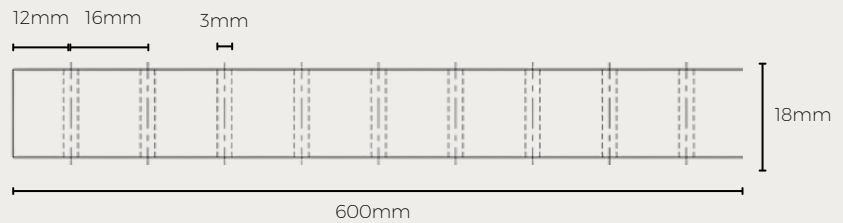

OPERA 1 ACOUSTIC PANEL

Note: Profile drawing are indicative and not to scale.

Colour	Length	Width	Thickness	SKU
Raw	2900mm	128mm	18mm	ACOU-SYMP-OPERA-W128-H2900-R
	5800mm	128mm	18mm	ACOU-SYMP-OPERA-W128-H5800-R

OPERA 2 ACOUSTIC PANEL

Bottom View

Top View

Note: Profile drawing are indicative and not to scale.

Colour	Length	Width	Thickness	SKU
Raw	2900mm	128mm	18mm	ACOU-SYMP-OPERA-2-W128-H2900-R
	5800mm	128mm	18mm	ACOU-SYMP-OPERA-2-W128-H5800-R

OPERA 3 ACOUSTIC PANEL

Bottom View

Top View

Note: Profile drawing are indicative and not to scale.

Colour	Length	Width	Thickness	SKU
Raw	2900mm	128mm	18mm	ACOU-SYMP-OPERA-3-W128-H2900-R
	5800mm	128mm	18mm	ACOU-SYMP-OPERA-3-W128-H5800-R

OPERA 4 ACOUSTIC PANEL

Axonometric View of the Opera 4 Panel

Note: Profile drawing are indicative and not to scale.

Colour	Length	Width	Thickness	SKU
Raw	1200mm	600mm	18mm	ACOU-SYMP-OPERA-4-W600-H1200-R
	2400mm	600mm	18mm	ACOU-SYMP-OPERA-4-W600-H2400-R