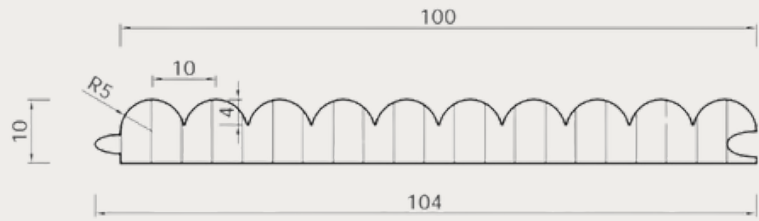

Note: Profile drawing are indicative and not to scale.

Colour	Length	Width	Thickness	SKU
Raw	2900mm	140mm	18mm	CLAD-SYMP-CELLO-2-W140-H2900-R
	5800mm	140mm	18mm	CLAD-SYMP-CELLO-2-W140-H5800-R

CELLO 3

Note: Profile drawing are indicative and not to scale.

Colour	Length	Width	Thickness	SKU
Raw	2900mm	140mm	18mm	CLAD-SYMP-CELLO-2-W140-H2900-R
	5800mm	140mm	18mm	CLAD-SYMP-CELLO-2-W140-H5800-R

CELLO 4A

Axonometric View of the Domed Cello

Note: Profile drawing are indicative and not to scale.

Colour	Length	Width	Thickness	Sku
Raw	2000mm	100mm	10mm	CLAD-SYMP-CELLO-4-W100-H2000-R
	2900mm	100mm	10mm	CLAD-SYMP-CELLO-4-W100-H2900-R

CELLO 4B

Note: Profile drawing are indicative and not to scale.

Colour	Length	Width	Thickness	Sku
Raw	2000mm	140mm	10mm	CLAD-SYMP-CELLO-4B-W140-H2000-R
	2900mm	140mm	10mm	CLAD-SYMP-CELLO-4B-W140-H2900-R