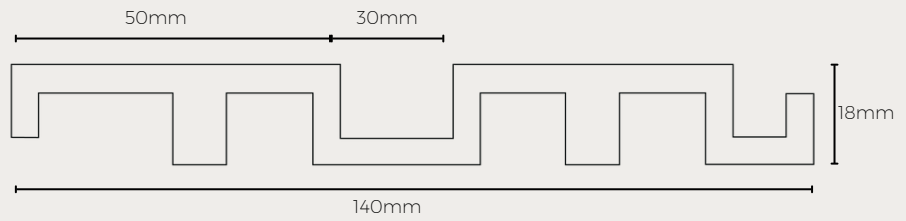

Colour	Length	Width	Thickness	Sku
Raw	2000mm	100mm	10mm	CLAD-SYMP-CELLO-4-W100-H2000-R
	2900mm	100mm	10mm	CLAD-SYMP-CELLO-4-W100-H2900-R

CELLO 4B

Note: Profile drawing are indicative and not to scale.

Colour	Length	Width	Thickness	Sku
Raw	2000mm	140mm	10mm	CLAD-SYMP-CELLO-4B-W140-H2000-R
	2900mm	140mm	10mm	CLAD-SYMP-CELLO-4B-W140-H2900-R

CELLO 5

Note: Profile drawing are indicative and not to scale.

Colour	Length	Width	Thickness	Sku
Raw	2900mm	140mm	18mm	CLAD-SYMP-CELLO-5-W135-H2900-R
	5800mm	140mm	18mm	CLAD-SYMP-CELLO-5-W135-H5800-R

CELLO 6

Axonometric View of the Cello 6

Note: Profile drawing are indicative and not to scale.

Colour	Length	Width	Thickness	Sku
Raw	2900mm	140mm	18mm	CLAD-SYMP-CELLO-6-W140-H2900-R
	5800mm	140mm	18mm	CLAD-SYMP-CELLO-6-W140-H5800-R

CELLO 7

Isometric Drawing of Cello 7

Note: Profile drawing are indicative and not to scale.

Colour	Length	Width	Thickness	Sku
Raw	2900mm	140mm	15mm	CLAD-SYMP-CELLO-7-W140-H2900-R

CELLO 8

Axonometric View of the Cello 8 Panel