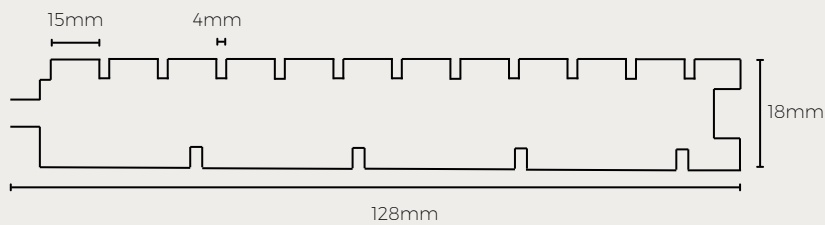

Colour	Length	Width	Thickness	Sku
Raw	2900mm	140mm	15mm	CLAD-SYMP-CELLO-10-W140-H2900-R

CELLO 11 CONCERTO

Note: Profile drawing are indicative and not to scale.

Colour	Length	Width	Thickness	Sku
Raw	2000mm	99mm	10mm	CLAD-SYMP-CELLO-11-W96-H2000-R
	2900mm	99mm	10mm	CLAD-SYMP-CELLO-11-W96-H2900-R

OPERA 1 ACOUSTIC PANEL

Note: Profile drawing are indicative and not to scale.

Colour	Length	Width	Thickness	SKU
Raw	2900mm	128mm	18mm	ACOU-SYMP-OPERA-W128-H2900-R
	5800mm	128mm	18mm	ACOU-SYMP-OPERA-W128-H5800-R

OPERA 2 ACOUSTIC PANEL

Bottom View

Top View

Note: Profile drawing are indicative and not to scale.

Colour	Length	Width	Thickness	SKU
Raw	2900mm	128mm	18mm	ACOU-SYMP-OPERA-2-W128-H2900-R
	5800mm	128mm	18mm	ACOU-SYMP-OPERA-2-W128-H5800-R

OPERA 3 ACOUSTIC PANEL

Bottom View

Top View

Note: Profile drawing are indicative and not to scale.

Colour	Length	Width	Thickness	SKU
Raw	2900mm	128mm	18mm	ACOU-SYMP-OPERA-3-W128-H2900-R
	5800mm	128mm	18mm	ACOU-SYMP-OPERA-3-W128-H5800-R