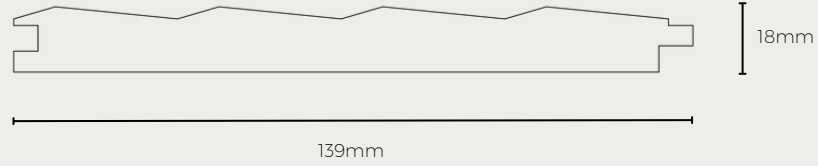

OPERA 3 ACOUSTIC PANEL

Bottom View

Top View

Note: Profile drawing are indicative and not to scale.

Colour	Length	Width	Thickness	SKU
Raw	2900mm	128mm	18mm	ACOU-SYMP-OPERA-3-W128-H2900-R
	5800mm	128mm	18mm	ACOU-SYMP-OPERA-3-W128-H5800-R

OPERA 4 ACOUSTIC PANEL

Axonometric View of the Opera 4 Panel

Note: Profile drawing are indicative and not to scale.

Colour	Length	Width	Thickness	SKU
Raw	1200mm	600mm	18mm	ACOU-SYMP-OPERA-4-W600-H1200-R
	2400mm	600mm	18mm	ACOU-SYMP-OPERA-4-W600-H2400-R

CELLO SCRIMBER 1 [SB] CLADDING

Note: Profile drawing are indicative and not to scale.

Colour	Length	Width	Thickness	SKU
Carbonised	1860mm	139mm	18mm	CLAD-SYMP-CELLO-SB1-W139-H1860-C
Dark Carbonised	1860mm	139mm	18mm	CLAD-SYMP-CELLO-SB1-W139-H1860-DC