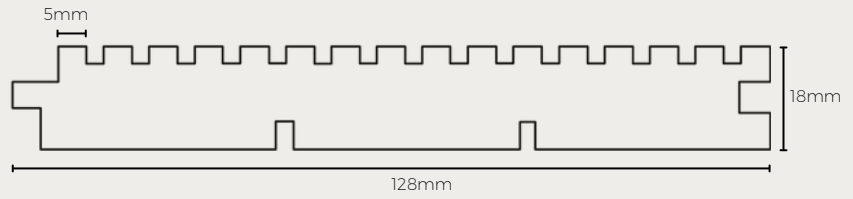

Colour	Length	Width	Thickness	Sku
Raw	2900mm	135mm	15mm	CLAD-SYMP-CELLO-9-W135-H2900-R
	5800mm	135mm	15mm	CLAD-SYMP-CELLO-9-W135-H5800-R

CELLO 10

Axonometric View of the Cello 10 Panel

Note: Profile drawing are indicative and not to scale.

Colour	Length	Width	Thickness	Sku
Raw	2900mm	140mm	15mm	CLAD-SYMP-CELLO-10-W140-H2900-R

CELLO 11 CONCERTO

Note: Profile drawing are indicative and not to scale.

Colour	Length	Width	Thickness	Sku
Raw	2000mm	99mm	10mm	CLAD-SYMP-CELLO-11-W96-H2000-R
	2900mm	99mm	10mm	CLAD-SYMP-CELLO-11-W96-H2900-R

OPERA 1 ACOUSTIC PANEL

Note: Profile drawing are indicative and not to scale.

Colour	Length	Width	Thickness	SKU
Raw	2900mm	128mm	18mm	ACOU-SYMP-OPERA-W128-H2900-R
	5800mm	128mm	18mm	ACOU-SYMP-OPERA-W128-H5800-R

OPERA 2 ACOUSTIC PANEL

Bottom View

Top View

Note: Profile drawing are indicative and not to scale.

Colour	Length	Width	Thickness	SKU
Raw	2900mm	128mm	18mm	ACOU-SYMP-OPERA-2-W128-H2900-R
	5800mm	128mm	18mm	ACOU-SYMP-OPERA-2-W128-H5800-R