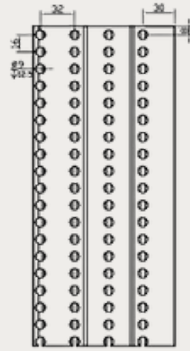

OPERA 1 ACOUSTIC PANEL

Note: Profile drawing are indicative and not to scale.

Colour	Length	Width	Thickness	SKU
Raw	2900mm	128mm	18mm	ACOU-SYMP-OPERA-W128-H2900-R
	5800mm	128mm	18mm	ACOU-SYMP-OPERA-W128-H5800-R

OPERA 2 ACOUSTIC PANEL

Bottom View

Top View

Note: Profile drawing are indicative and not to scale.

Colour	Length	Width	Thickness	SKU
Raw	2900mm	128mm	18mm	ACOU-SYMP-OPERA-2-W128-H2900-R
	5800mm	128mm	18mm	ACOU-SYMP-OPERA-2-W128-H5800-R

OPERA 3 ACOUSTIC PANEL

Bottom View

Top View

Note: Profile drawing are indicative and not to scale.

Colour	Length	Width	Thickness	SKU
Raw	2900mm	128mm	18mm	ACOU-SYMP-OPERA-3-W128-H2900-R
	5800mm	128mm	18mm	ACOU-SYMP-OPERA-3-W128-H5800-R

OPERA 4 ACOUSTIC PANEL

Axonometric View of the Opera 4 Panel

Note: Profile drawing are indicative and not to scale.

Colour	Length	Width	Thickness	SKU
Raw	1200mm	600mm	18mm	ACOU-SYMP-OPERA-4-W600-H1200-R
	2400mm	600mm	18mm	ACOU-SYMP-OPERA-4-W600-H2400-R