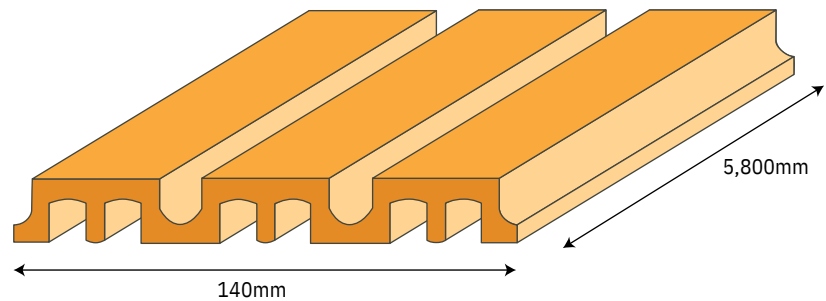

CELLO CLADDING

Product	Width mm	Length mm	Depth mm
Cello 1	140	5800	18

Product	Width mm	Length mm	Depth mm
Cello 2	140	5800	18

Product	Width mm	Length mm	Depth mm
Cello 5	140	5800	18

Bamboo Capping - WSCAP

CODE	Length (mm)	Width (mm)	Depth (mm)	Square opening (mm)	Front View	Weight (kg)
WSCAP	2900	70	38	20 x 20	20	19.5