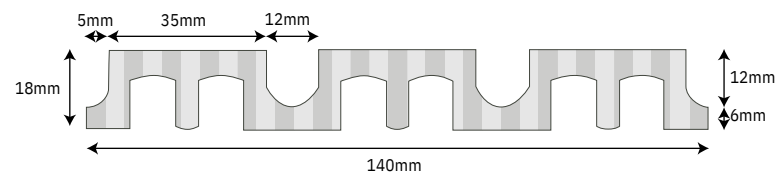

CELLO CLADDING

Product	Width mm	Length mm	Depth mm
Cello 1	140	5800	18

Product	Width mm	Length mm	Depth mm
Cello 2	140	5800	18

Product	Width mm	Length mm	Depth mm
Cello 5	140	5800	18

Bamboo Capping - WSCAP

CODE	Length (mm)	Width (mm)	Depth (mm)	Square opening (mm)	Front View	Weight (kg)
WSCAP	2900	70	38	20 x 20	20	19.5