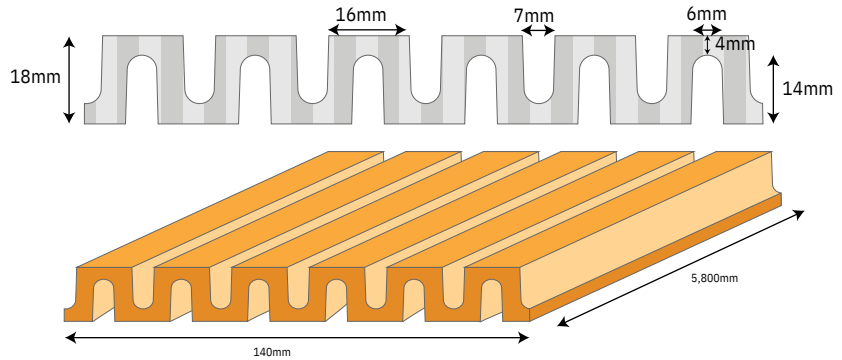

CELLO CLADDING

Product	Width mm	Length mm	Depth mm
Cello 1	140	5800	18

Product	Width mm	Length mm	Depth mm
Cello 2	140	5800	18

Product	Width mm	Length mm	Depth mm
Cello 5	140	5800	18

Bamboo Capping - WSCAP

CODE	Length (mm)	Width (mm)	Depth (mm)	Square opening (mm)	Front View	Weight (kg)
WSCAP	2900	70	38	20 x 20	20	19.5