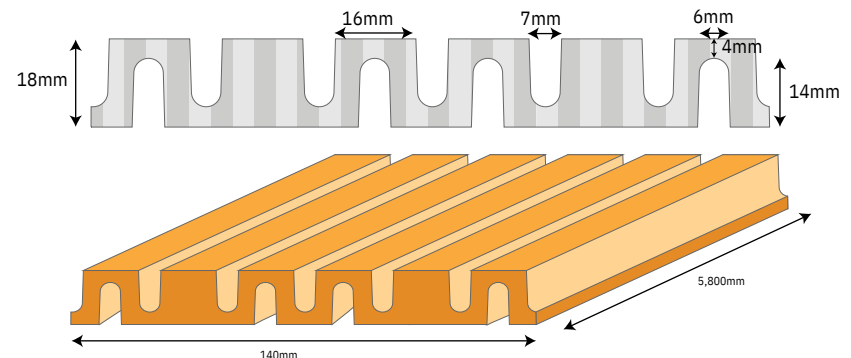

CELLO CLADDING

Product	Width mm	Length mm	Depth mm
Cello 1	140	5800	18

Product	Width mm	Length mm	Depth mm
Cello 2	140	5800	18

Product	Width mm	Length mm	Depth mm
Cello 5	140	5800	18

Bamboo Capping - WSCAP

CODE	Length (mm)	Width (mm)	Depth (mm)	Square opening (mm)	Front View	Weight (kg)
WSCAP	2900	70	38	20 x 20	20	19.5