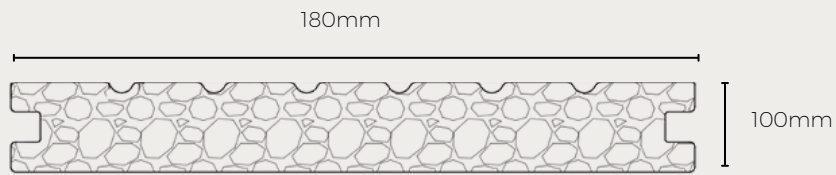

HERRINGBONE DECKING

Herringbone Decking Board Plan

Herringbone Decking Board Axonometric

G2 Profile

Note: Profile drawing are indicative and not to scale.

Sienna

Truffle

Colour	Length	Width	Thickness	SKU
Sienna	910mm	140mm	18mm	DECK-STRA-18MM-HB-W140-H910-G4-R-S
	910mm	140mm	20mm	DECK-STRA-20MM-HB-W140-H910-G4-R-S
Truffle	910mm	140mm	18mm	DECK-STRA-18MM-HB-W140-H910-G4-R-T
	910mm	140mm	20mm	DECK-STRA-20MM-HB-W140-H910-G4-R-T

INDECKRITY DECKING

Note: Profile drawing are indicative and not to scale.

Sienna

Truffle

Colour	Groove	Length	Width	Thickness	SKU
Sienna	G1	1860mm	139mm	20mm	DECK-STRA-INDECKRITY-G1-W139-H1860-SC
	G2	1860mm	139mm	20mm	DECK-STRA-INDECKRITY-G2-W139-H1860-SC
Sienna Raw	G1	1860mm	139mm	20mm	DECK-STRA-INDECKRITY-G1-W139-H1860-SR
	G2	1860mm	139mm	20mm	DECK-STRA-INDECKRITY-G2-W139-H1860-SR
Truffle	G1	1860mm	139mm	20mm	DECK-STRA-INDECKRITY-G1-W139-H1860-TC
	G2	1860mm	139mm	20mm	DECK-STRA-INDECKRITY-G2-W139-H1860-TC