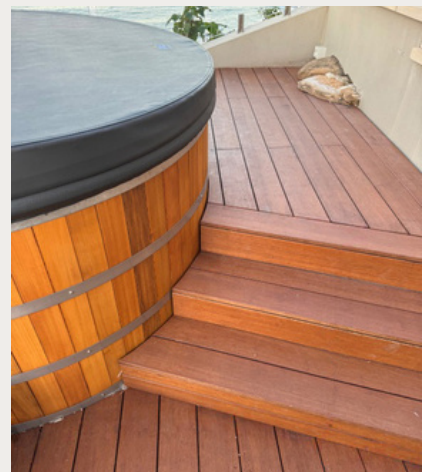

Offering the perfect blend of beauty and sustainability our decking is produced without plastics or toxins, meaning they remain cool underfoot on hot summer days. Available in two colours Truffle (dark chocolate) and Sienna (brown), installation is seamless with a unique stainless steel, clip-in system delivering a smooth and modern finish.