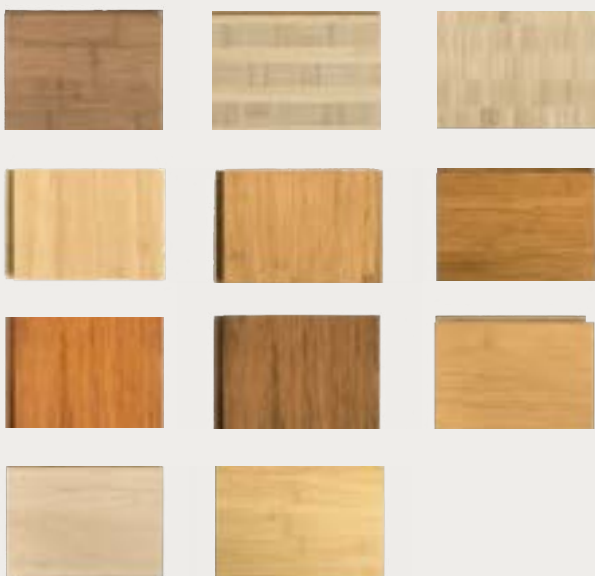

FLOORING

Elevate your indoor living space with durable and sustainable Bamboo flooring. Delivering a premium styling option, our Bamboo flooring is longer-wearing than alternative flooring solutions, making it ideal for high-traffic areas in busy family homes.

Suited to any room in your home, including stairs, Bamboo flooring is easy and ready to install over existing surfaces including concrete, tiles and timber, without the need for any toxic glues, nails, sanding or fumes.

Bamboo flooring promises a long life and is naturally resistant to UV fading, fire, termites and chemical staining. Featuring a patented locking system and a 25-year limited residential finish and wear warranty, it is available in six colours and will transform your home with its luxurious look, feel and finish.