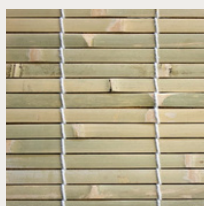

TRADITIONAL SEMI-PRIVATE INDOOR BAMBOO BLINDS

Brown Combi Natural

Raw Slatted Bamboo Natural

Matchstick Natural

Tiger Stripe Bamboo

Colour	Length	Width	Thickness	SKU
Brown Combi Natural	20m Rolls	2400mm	2mm	BLIND-CUST-SP-COMBI-N
Raw Slatted Bamboo Natural	20m Rolls	2400mm	2mm	BLIND-CUST-SP-SLATTED-N
Matchstick Natural	20m Rolls	2400mm	2mm	BLIND-CUST-SP-MATCH-N
Tiger Stripe Bamboo	20m Rolls	2400mm	2mm	BLIND-CUST-SP-TIGER-R

TRADITIONAL SEMI-PRIVATE OUTDOOR BAMBOO BLINDS

Classic Natural Bamboo

Tortoiseshell Black Stich

Colour	Length	Width	Thickness	SKU
Classic Natural Bamboo	20m Rolls	2400mm	2mm	BLIND-CUST-SO-CLASSIC-N
Tortoiseshell Black Stich	20m Rolls	2400mm	2mm	BLIND-CUST-SO-TORTOISE-R