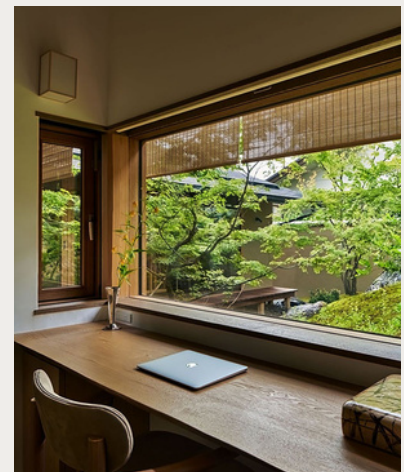

Designed with a unique backing fuse, they provide enhanced stability while maintaining their lightweight charm. The middle blackout feature offers 50% shade, striking a perfect balance between privacy and natural light.

Custom orders are welcome, with a maximum width of 2100mm, ensuring these blinds can be tailored to suit your specific needs. Our Bohemian Sheer Blinds are ideal for indoor settings, where they add a sophisticated, yet relaxed atmosphere to any room.