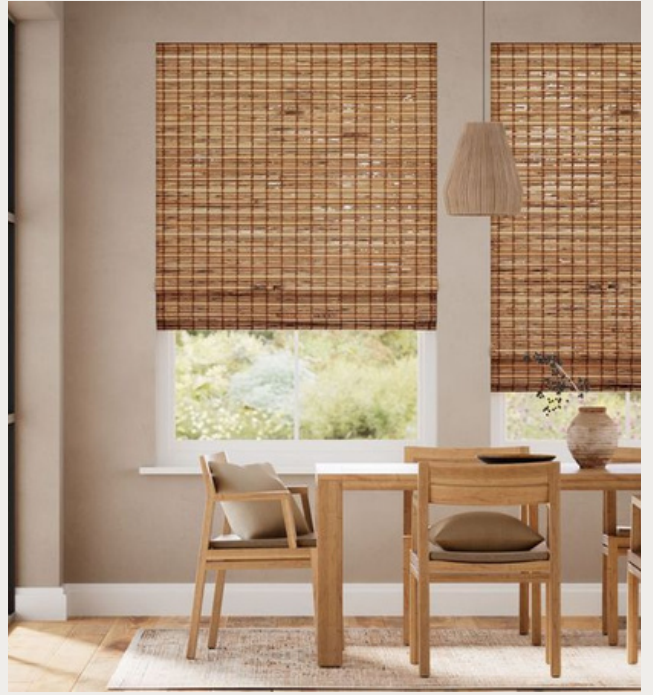

BOHEMIAN SHEER BLIND RANGE

TEXTURED | HANDMADE

TEXTURED | HANDMADE

Introducing our new Bohemian Sheer Blind range, where subtlety, delicacy, and elegance converge to create a refined aesthetic. Crafted from the finest quality bamboo, these blinds offer a natural matchstick style that brings a touch of organic beauty to any interior.

Designed with a unique backing fuse, they provide enhanced stability while maintaining their lightweight charm. The middle blackout feature offers 50% shade, striking a perfect balance between privacy and natural light.

Custom orders are welcome, with a maximum width of 2100mm, ensuring these blinds can be tailored to suit your specific needs. Our Bohemian Sheer Blinds are ideal for indoor settings, where they add a sophisticated, yet relaxed atmosphere to any room.